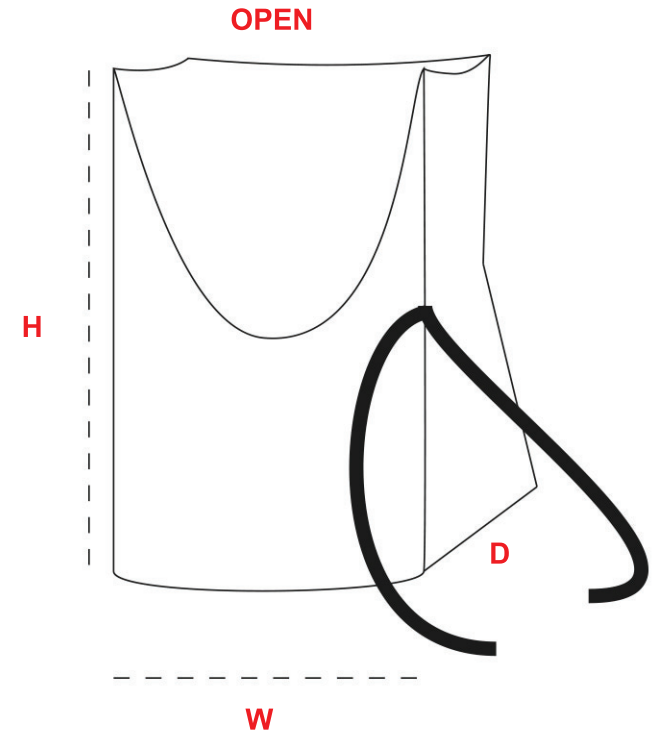

POCHETTE OPEN

SIZES IN CM

COD.	W	D	H
10087	5	5	9
10088	7	7	11
10089	10	10	15

SIZES IN INCHES

W	D	H
2	2	3.5
2.8	2.8	4.3
4	4	5.9