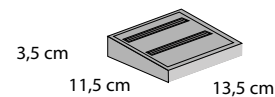

MODEL **ring**

COD .....
LD.04/STARLIGHT