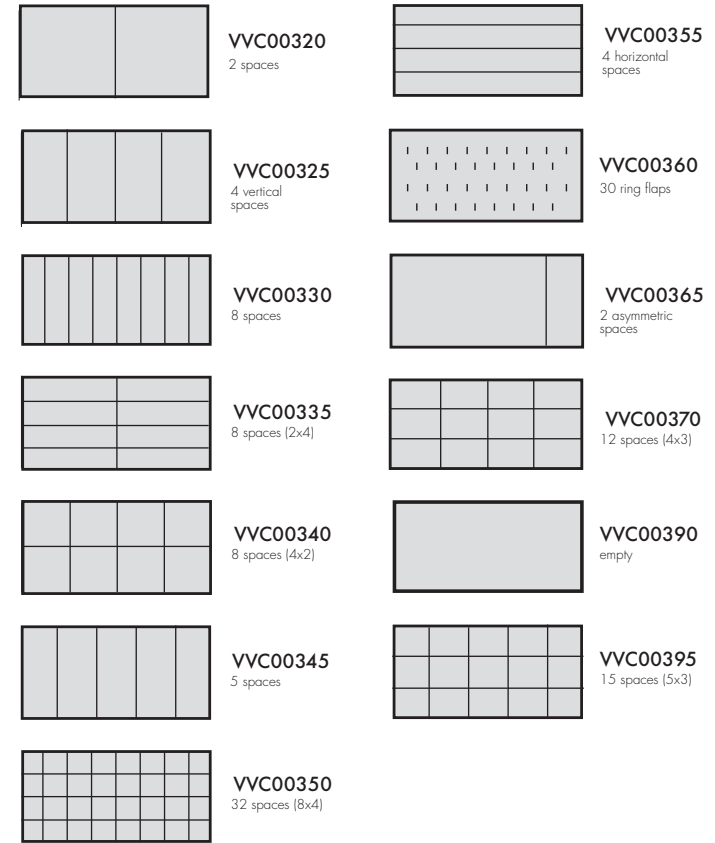

COUVETTE 30 x 22 x 3,5 cm

COUVETTE 43 x 22 x 4 excluded inserts

INSERTS

COUVETTE 30 x 22 x 3 cm

COUVETTE 30 x 22 x 7 cm

COUVETTE 43 x 22 x 7,5 excluded inserts

INSERTS