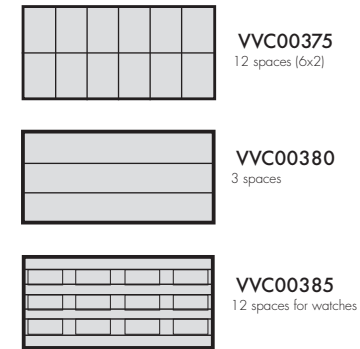

COUVETTE 30 x 22 x 3,5 cm

COUVETTE 43 x 22 x 4 excluded inserts

INSERTS

COUVETTE 30 x 22 x 3 cm

COUVETTE 30 x 22 x 7 cm

COUVETTE 43 x 22 x 7,5 excluded inserts

INSERTS